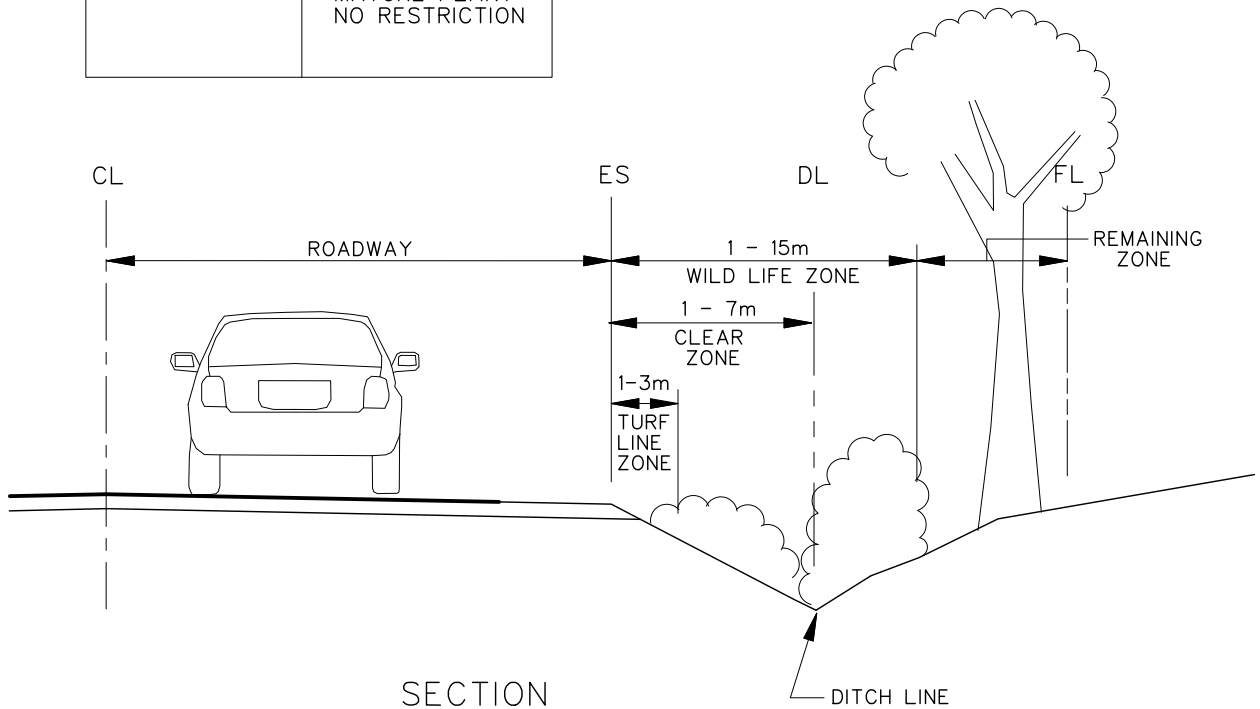

APPENDIX 9

PLAN

LINE ZONES	MATURE PLANT
TURF & CLEAR	HEIGHT LIMIT OF 0.6m
WILD LIFE	HEIGHT LIMIT OF 1.2m
REMAINING	MATURE PLANT NO RESTRICTION

SECTION