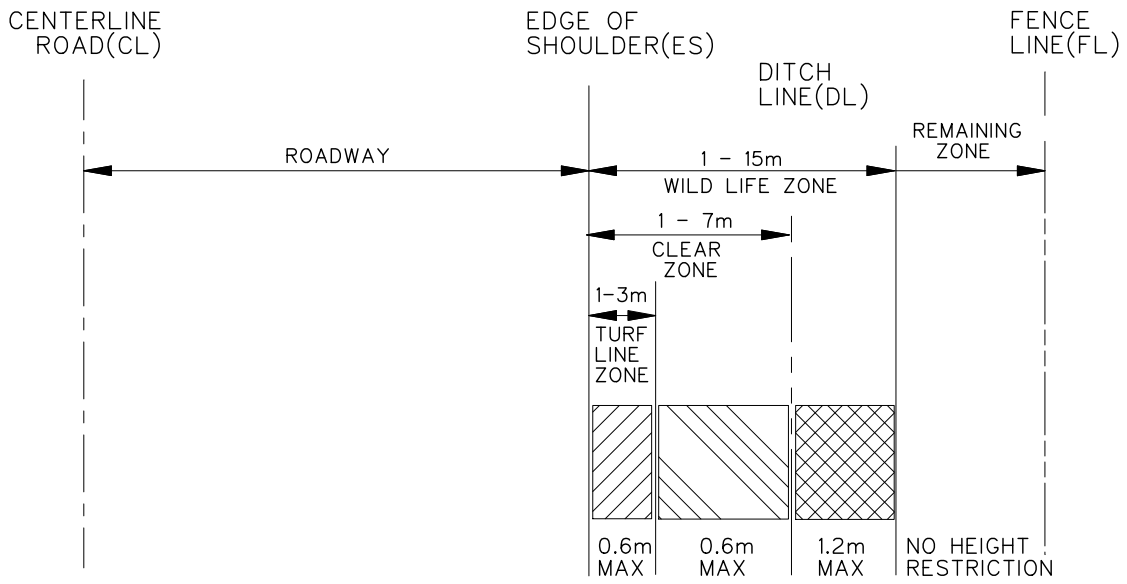

APPENDIX 9

PLAN

LINE ZONES	MATURE PLANT
TURF & CLEAR	HEIGHT LIMIT OF 0.6m
WILD LIFE	HEIGHT LIMIT OF 1.2m
REMAINING	MATURE PLANT NO RESTRICTION

SECTION